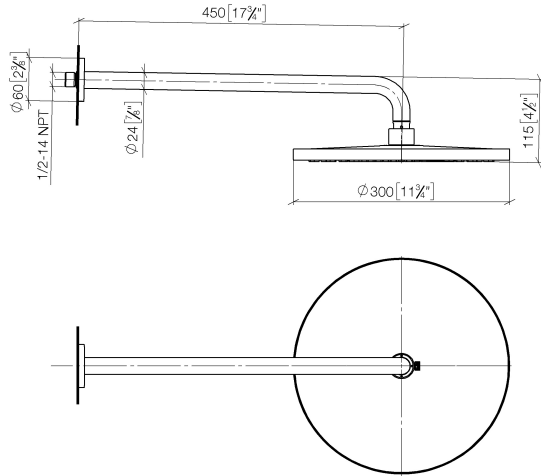

Rain shower with wall fixing 300 mm

28 679 970

- 450 mm projection
- rain shower Ø 300 mm
- rain flow
- rosette Ø 60 mm
- 1/2" connection
- with anti-scale system
- quick clearing
- WRAS: 1707033
- This product can help a building to meet requirements of Green Building Rating Systems, e.g. LEED®, BREEAM®, DGNB

Recommended miscellaneous

Concealed wall elbow

35 085 970 90

- min. recess depth 90 mm
- max. recess depth 163 mm

Rain shower with wall fixing 300 mm

28 679 970

mm [inches]

Flow rate chart

Rain shower with wall fixing 300 mm

28 679 970

Spare parts list

No.	Item Number	Name	Quantity used	Delivery time
1	04 30 31 032 00 90	fixing set	1	2
2	09 17 20 120 90	holder	1	2
3	09 14 10 150 90	seal	2	2
4	09 27 97 015-00	rosette	1	10
5	90 11 03 070 00-00	pipe	1	10
6	09 23 01 075 90	insert	1	2
7	04 12 05 091 00-00	shower	1	10
8	09 30 09 069 90	key	1	2

Hand shower set with integrated shower holder

27 802 660

- normal flow
- with anti-scale system
- 3/8" shower outlet
- metal shower hose 1250mm with integrated anti-twist protection
- rosette Ø 60 mm
- 1/2" connection
- WRAS: 1912049