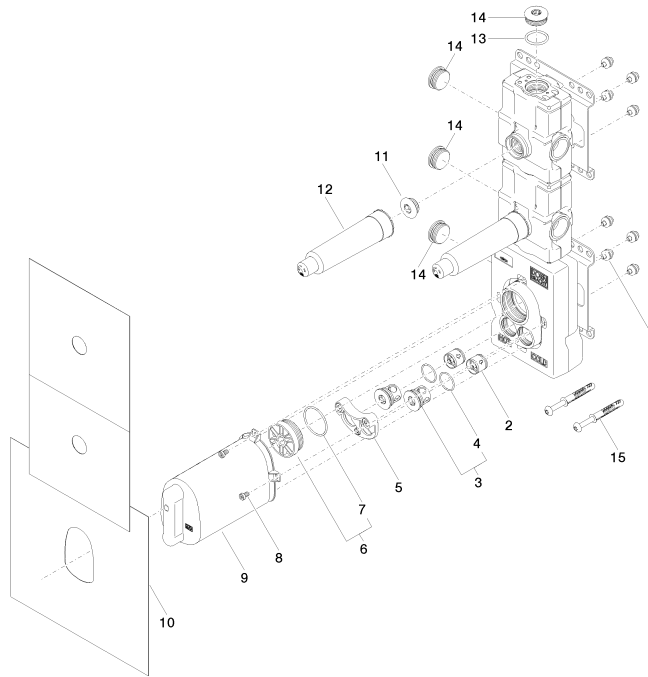

Hand shower set with integrated shower holder

27 802 660

- normal flow
- with anti-scale system
- 3/8" shower outlet
- metal shower hose 1250mm with integrated anti-twist protection
- rosette Ø 60 mm
- 1/2" connection
- WRAS: 1912049

- Overflow is part of the scope of delivery.

Recommended miscellaneous

xGRID Attachment set for integrating in the dry wall construction

12 340 970 90

Required miscellaneous

xGRID Installation track 555 mm 12 360 970 90

xTOOL Concealed thermostat module with 2 valves

#Error

Flow rate chart

xTOOL Concealed thermostat module with 2 valves

#Error

Spare parts list

No.	Item Number	Name	Quantity used	Delivery time
1	90 23 01 091 00 90	set	8	2
2	90 23 01 045 00 90	back-flow preventer	2	2
3	04 21 34 077 00 90	nipple	2	2
4	09 14 10 098 90	seal	2	2
5	90 12 12 218 00 90	base	1	2
6	04 31 20 100 00 90	plug	1	2
7	09 14 10 111 90	seal	1	2
8	09 30 30 112 90	screw	4	2
9	04 21 02 174 00 90	cap	1	60
10	04 14 03 073 02 90	gasket kit	1	60
11	04 31 20 006 00 90	plug	2	2
12	09 21 02 173 90	cap	2	2
13	09 14 10 009 90	seal	1	2
14	09 31 20 003 90	plug	4	2
15	04 30 31 054 00 90	fixing set	2	2

Drybox Thermostat module with 2 valves

#Error

- Dimensions 300 x 600 x 108 mm
- brushed stainless steel cover
- stainless steel casing
- Overflow is part of the scope of delivery.

Drybox Thermostat module with 2 valves