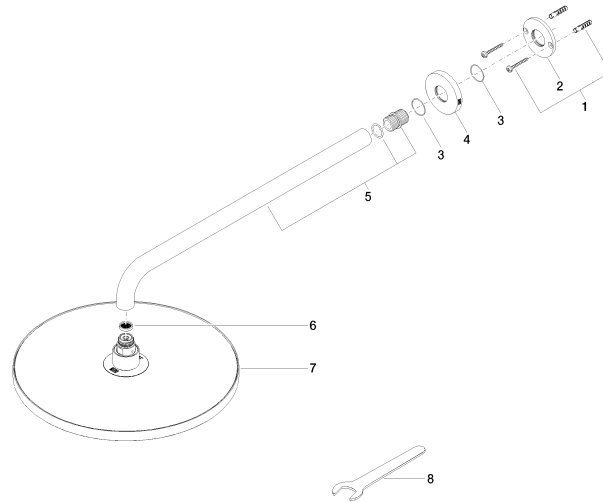

Rain shower with wall fixing 300 mm

28 679 970

- 450 mm projection
- rain shower Ø 300 mm
- rain flow
- rosette Ø 60 mm
- 1/2" connection
- with anti-scale system
- quick clearing
- WRAS: 1707033
- This product can help a building to meet requirements of Green Building Rating Systems, e.g. LEED®, BREEAM®, DGNB

Recommended miscellaneous

Concealed wall elbow

35 085 970 90

- min. recess depth 90 mm
- max. recess depth 163 mm

Rain shower with wall fixing 300 mm

28 679 970

mm [inches]

Flow rate chart

Rain shower with wall fixing 300 mm

28 679 970

Spare parts list

No.	Item Number	Name	Quantity used	Delivery time
1	04 30 31 032 00 90	fixing set	1	2
2	09 17 20 120 90	holder	1	2
3	09 14 10 150 90	seal	2	2
4	09 27 97 015-00	rosette	1	10
5	90 11 03 070 00-00	pipe	1	10
6	09 23 01 075 90	insert	1	2
7	04 12 05 091 00-00	shower	1	10
8	09 30 09 069 90	key	1	2

Hand shower set with integrated shower holder

27 802 660

- normal flow
- with anti-scale system
- 3/8" shower outlet
- metal shower hose 1250mm with integrated anti-twist protection
- rosette Ø 60 mm
- 1/2" connection
- WRAS: 1912049