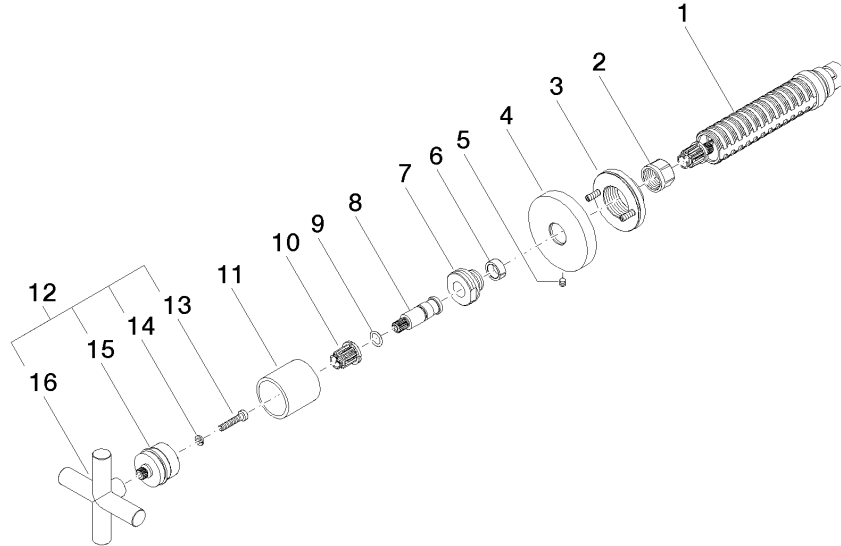

27 802 660

mm [inches]

Flow rate chart

Hand shower set with integrated shower holder

27 802 660

Spare parts list

No.	Item Number	Name	Quantity used	Delivery time
1	28 019 979-00	Hand shower	1	2
2	28 490 660-00	Wall elbow with integrated shower holder	1	10
3	90 30 02 072 00-00	Metal shower hose 1/2" x 3/8" x 1250 mm	1	10
4	09 14 20 026 90	seal	1	2

Wall valve clockwise closing 1/2"

36 607 892

- rosette Ø 55 mm
- head part with cut-to-length spindle and sleeve

	Chrome	36 607 892-00
	Brushed Platinum	36 607 892-06
	Platinum	36 607 892-08
	Matte White	36 607 892-10
	Dark Chrome	36 607 892-19
	Brushed Durabronze (23kt Gold)	36 607 892-28
	Matte Black	36 607 892-33
	Brushed Champagne (22kt Gold)	36 607 892-46
	Champagne (22kt Gold)	36 607 892-47
	Brushed Chrome	36 607 892-93
	Brushed Dark Platinum	36 607 892-99

Required miscellaneous

Wall valve 1/2"

35 607 970 90

- min. recess depth 85 mm
- max. recess depth 145 mm

Wall valve clockwise closing 1/2"

36 607 892

mm [inches]

Wall valve clockwise closing 1/2"

36 607 892

Spare parts list

No.	Item Number	Name	Quantity used	Delivery time
1	90 90 03 143 00 90	top	1	2
2	09 23 30 023 90	nut	1	2
3	90 21 02 108 00 90	disc	1	2
4	09 27 89 108-00	rosette	1	10
5	09 31 11 007 90	pin	1	2
6	09 14 15 020 90	ring	1	2
7	09 24 05 002 90	nipple	1	2
8	09 29 06 022 90	spindle	1	2
9	09 14 10 060 90	seal	1	2
10	90 12 12 002 00 90	fixing cap	1	2
11	09 21 02 144-00	sleeve	1	10
12	04 20 89 010 00-00	handle	1	60
13	09 30 30 075 90	screw	1	2
14	09 30 11 029 90	disc	1	2
15	90 12 12 007 00-00	base	1	10
16	09 20 89 010-00	handle	1	10