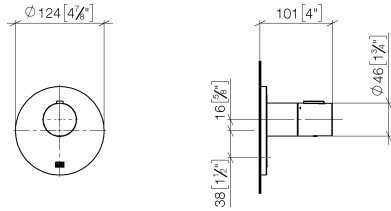

27 802 660

mm [inches]

Flow rate chart

Hand shower set with integrated shower holder

27 802 660

Spare parts list

No.	Item Number	Name	Quantity used	Delivery time
1	28 019 979-00	Hand shower	1	2
2	28 490 660-00	Wall elbow with integrated shower holder	1	10
3	90 30 02 072 00-00	Metal shower hose 1/2" x 3/8" x 1250 mm	1	10
4	09 14 20 026 90	seal	1	2

Required miscellaneous

xGRID Installation track 555 mm 12 360 970 90

xTOOL Concealed thermostat without volume control 3/4"

36 503 979

mm [inches]

xTOOL Concealed thermostat without volume control 3/4"

36 503 979