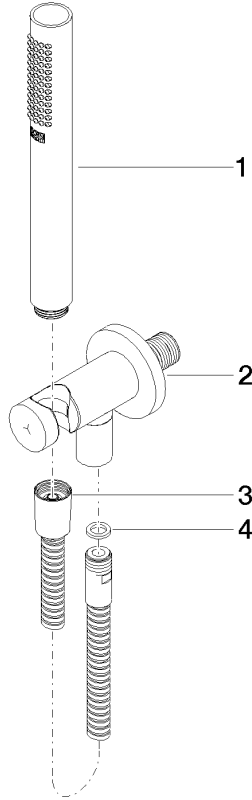

Hand shower set with integrated shower holder

27 802 660

- normal flow
- with anti-scale system
- 3/8" shower outlet
- metal shower hose 1250mm with integrated anti-twist protection
- rosette Ø 60 mm
- 1/2" connection
- WRAS: 1912049

27 802 660

mm [inches]

Flow rate chart

Hand shower set with integrated shower holder

27 802 660

Spare parts list

No.	Item Number	Name	Quantity used	Delivery time
1	28 019 979-00	Hand shower	1	2
2	28 490 660-00	Wall elbow with integrated shower holder	1	10
3	90 30 02 072 00-00	Metal shower hose 1/2" x 3/8" x 1250 mm	1	10
4	09 14 20 026 90	seal	1	2

Wall valve clockwise closing 1/2"

36 607 892

- rosette Ø 55 mm
- head part with cut-to-length spindle and sleeve

	Chrome	36 607 892-00
	Brushed Platinum	36 607 892-06
	Platinum	36 607 892-08
	Matte White	36 607 892-10
	Dark Chrome	36 607 892-19
	Brushed Durabronze (23kt Gold)	36 607 892-28
	Matte Black	36 607 892-33
	Brushed Champagne (22kt Gold)	36 607 892-46
	Champagne (22kt Gold)	36 607 892-47
	Brushed Chrome	36 607 892-93
	Brushed Dark Platinum	36 607 892-99

36 607 892

Spare parts list

No.	Item Number	Name	Quantity used	Delivery time
1	90 90 03 143 00 90	top	1	2
2	09 23 30 023 90	nut	1	2
3	90 21 02 108 00 90	disc	1	2
4	09 27 89 108-00	rosette	1	10
5	09 31 11 007 90	pin	1	2
6	09 14 15 020 90	ring	1	2
7	09 24 05 002 90	nipple	1	2
8	09 29 06 022 90	spindle	1	2
9	09 14 10 060 90	seal	1	2
10	90 12 12 002 00 90	fixing cap	1	2
11	09 21 02 144-00	sleeve	1	10
12	04 20 89 010 00-00	handle	1	60
13	09 30 30 075 90	screw	1	2
14	09 30 11 029 90	disc	1	2
15	90 12 12 007 00-00	base	1	10
16	09 20 89 010-00	handle	1	10