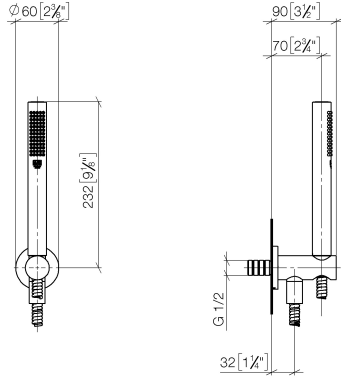

Hand shower set with integrated shower holder

27 802 660

- normal flow
- with anti-scale system
- 3/8" shower outlet
- metal shower hose 1250mm with integrated anti-twist protection
- rosette Ø 60 mm
- 1/2" connection
- WRAS: 1912049

Hand shower set with integrated shower holder

27 802 660

Recommended miscellaneous

Concealed wall elbow

- min. recess depth 90 mm
- max. recess depth 163 mm

35 085 970 90

Hand shower set with integrated shower holder

27 802 660

mm [inches]

Flow rate chart

Hand shower set with integrated shower holder

27 802 660

Spare parts list

No.	Item Number	Name	Quantity used	Delivery time
1	28 019 979-00	Hand shower	1	2
2	28 490 660-00	Wall elbow with integrated shower holder	1	10
3	90 30 02 072 00-00	Metal shower hose 1/2" x 3/8" x 1250 mm	1	10
4	09 14 20 026 90	seal	1	2

Wall valve clockwise closing 1/2"

36 607 892

- rosette Ø 55 mm
- head part with cut-to-length spindle and sleeve

	Chrome	36 607 892-00
	Brushed Platinum	36 607 892-06
	Platinum	36 607 892-08
	Matte White	36 607 892-10
	Dark Chrome	36 607 892-19
	Brushed Durabronze (23kt Gold)	36 607 892-28
	Matte Black	36 607 892-33
	Brushed Champagne (22kt Gold)	36 607 892-46
	Champagne (22kt Gold)	36 607 892-47
	Brushed Chrome	36 607 892-93
	Brushed Dark Platinum	36 607 892-99