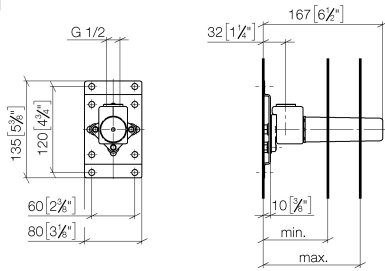

Rain shower with wall fixing 300 mm

28 679 970

- 450 mm projection
- rain shower Ø 300 mm
- rain flow
- rosette Ø 60 mm
- 1/2" connection
- with anti-scale system
- quick clearing
- WRAS: 1707033
- This product can help a building to meet requirements of Green Building Rating Systems, e.g. LEED®, BREEAM®, DGNB

Hand shower set with integrated shower holder

27 802 660

- normal flow
- with anti-scale system
- 3/8" shower outlet
- metal shower hose 1250mm with integrated anti-twist protection
- rosette Ø 60 mm
- 1/2" connection
- WRAS: 1912049

27 802 660

mm [inches]

Flow rate chart

Hand shower set with integrated shower holder

27 802 660

Spare parts list

No.	Item Number	Name	Quantity used	Delivery time
1	28 019 979-00	Hand shower	1	2
2	28 490 660-00	Wall elbow with integrated shower holder	1	10
3	90 30 02 072 00-00	Metal shower hose 1/2" x 3/8" x 1250 mm	1	10
4	09 14 20 026 90	seal	1	2

Recommended miscellaneous

Leak protection 1/2"

12 010 970 90

Concealed wall elbow

#Error

mm [inches]

	min	max
CL. 1	90 [3 1/2"]	163 [6 3/8"]
CL. 2	68 [2 5/8"]	135 [5 3/8"]
Domicil	90 [3 1/2"]	163 [6 3/8"]
Gentle	90 [3 1/2"]	163 [6 3/8"]
IMO	90 [3 1/2"]	163 [6 3/8"]
Lissé	90 [3 1/2"]	163 [6 3/8"]
MEM	90 [3 1/2"]	163 [6 3/8"]
Symetrics	90 [3 1/2"]	163 [6 3/8"]
Vaia	90 [3 1/2"]	163 [6 3/8"]