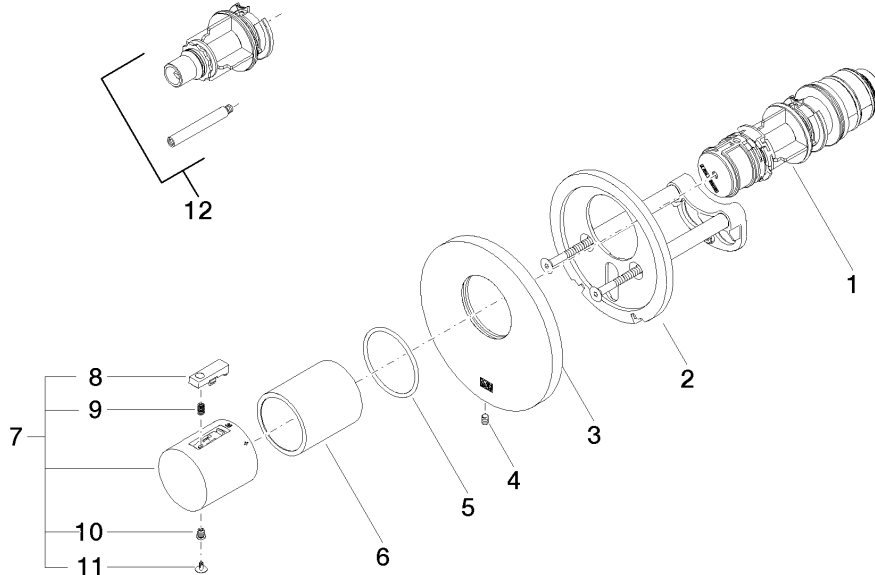

Hand shower set with integrated shower holder

27 802 660

- normal flow
- with anti-scale system
- 3/8" shower outlet
- metal shower hose 1250mm with integrated anti-twist protection
- rosette Ø 60 mm
- 1/2" connection
- WRAS: 1912049

27 802 660

mm [inches]

Flow rate chart

Hand shower set with integrated shower holder

27 802 660

Spare parts list

No.	Item Number	Name	Quantity used	Delivery time
1	28 019 979-00	Hand shower	1	2
2	28 490 660-00	Wall elbow with integrated shower holder	1	10
3	90 30 02 072 00-00	Metal shower hose 1/2" x 3/8" x 1250 mm	1	10
4	09 14 20 026 90	seal	1	2

Required miscellaneous

xGRID Installation track 555 mm 12 360 970 90

xTOOL Concealed thermostat without volume control 3/4"

36 503 979

mm [inches]

xTOOL Concealed thermostat without volume control 3/4"

36 503 979

Spare parts list

No.	Item Number	Name	Quantity used	Delivery time
1	90 15 02 065 00 90	cartridge	1	2
2	90 11 01 196 00 90	base	1	2
3	09 11 02 537-00	cover	1	10
4	09 31 11 048 90	pin	1	2
5	09 14 10 049 90	seal	1	2
6	09 21 02 112-00	sleeve	1	10
7	90 17 33 004 00-00	handle	1	10
8	90 21 33 010 00-13	handle	1	2
9	90 16 02 027 00 90	spring	1	2
10	09 30 30 136 90	screw	1	2
11	09 31 20 049-00	plug	1	10
12	12 178 970 90	Extension 46 mm	1	2