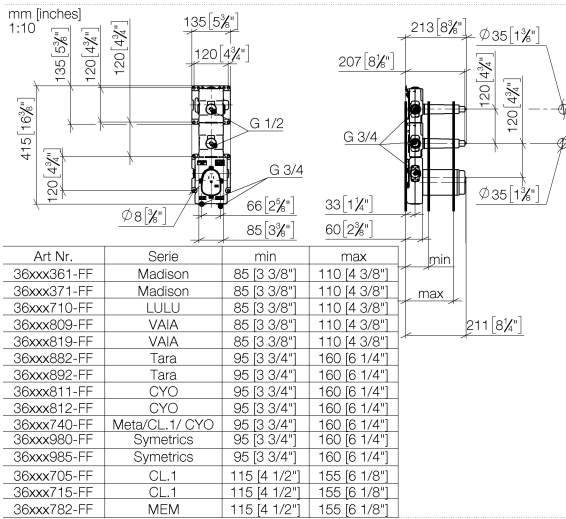

Hand shower set with integrated shower holder

27 802 660

- normal flow
- with anti-scale system
- 3/8" shower outlet
- metal shower hose 1250mm with integrated anti-twist protection
- rosette Ø 60 mm
- 1/2" connection
- WRAS: 1912049

- Overflow is part of the scope of delivery.

Recommended miscellaneous

xGRID Attachment set for integrating in the dry wall construction

12 340 970 90

Required miscellaneous

xGRID Installation track 555 mm 12 360 970 90

xTOOL Concealed thermostat module with 2 valves

#Error

Flow rate chart

xTOOL Concealed thermostat module with 2 valves

#Error

Spare parts list

No.	Item Number	Name	Quantity used	Delivery time
1	90 23 01 091 00 90	set	8	2
2	90 23 01 045 00 90	back-flow preventer	2	2
3	04 21 34 077 00 90	nipple	2	2
4	09 14 10 098 90	seal	2	2
5	90 12 12 218 00 90	base	1	2
6	04 31 20 100 00 90	plug	1	2
7	09 14 10 111 90	seal	1	2
8	09 30 30 112 90	screw	4	2
9	04 21 02 174 00 90	cap	1	60
10	04 14 03 073 02 90	gasket kit	1	60
11	04 31 20 006 00 90	plug	2	2
12	09 21 02 173 90	cap	2	2
13	09 14 10 009 90	seal	1	2
14	09 31 20 003 90	plug	4	2
15	04 30 31 054 00 90	fixing set	2	2

Drybox Thermostat module with 2 valves

#Error

- Dimensions 300 x 600 x 108 mm
- brushed stainless steel cover
- stainless steel casing
- Overflow is part of the scope of delivery.

Drybox Thermostat module with 2 valves