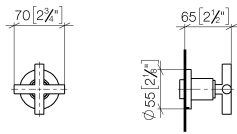

27 802 660

mm [inches]

Flow rate chart

Hand shower set with integrated shower holder

27 802 660

Spare parts list

No.	Item Number	Name	Quantity used	Delivery time
1	28 019 979-00	Hand shower	1	2
2	28 490 660-00	Wall elbow with integrated shower holder	1	10
3	90 30 02 072 00-00	Metal shower hose 1/2" x 3/8" x 1250 mm	1	10
4	09 14 20 026 90	seal	1	2

Required miscellaneous

Wall valve 1/2"

35 607 970 90

- min. recess depth 85 mm
- max. recess depth 145 mm

Wall valve clockwise closing 1/2"

36 607 892

mm [inches]

Wall valve clockwise closing 1/2"