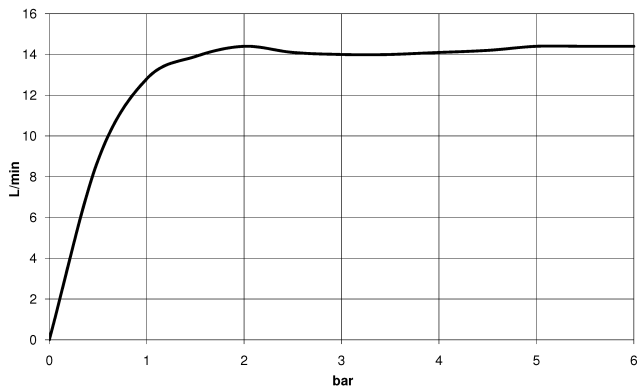

Flow rate chart